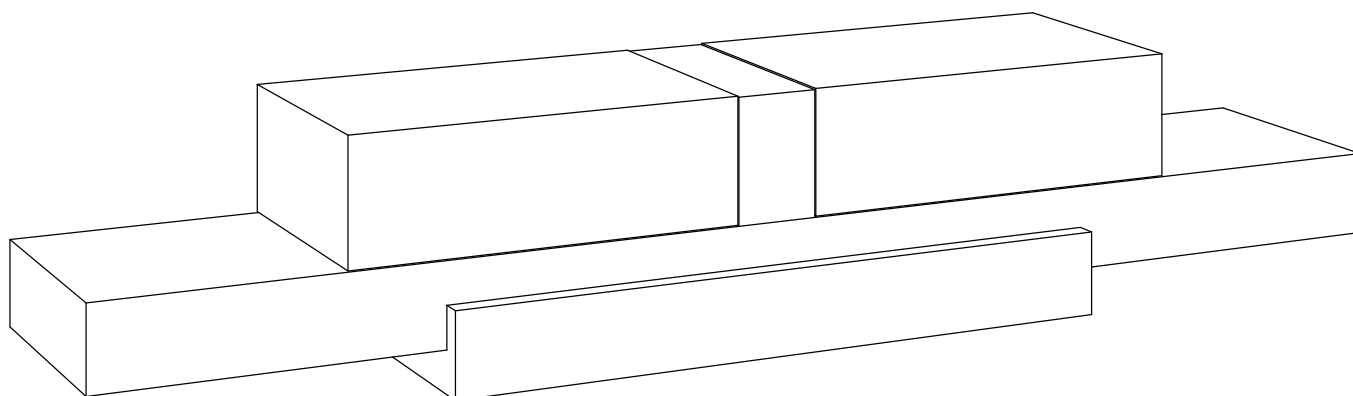

BENCH TT1.06F.W

SATTIO

SATTIO STUDIO
2023

Materials : satin lacquer, leather

Dimensions : W. 250 x D. 52,5 x H. 45 cm / W. 98,4 x D. 20,6 x H. 17,7 in

Green, yellow, white and pink colors proposed

BENCH TT1.06F.W

SATTIO

SATTIO STUDIO
2023

BENCH TT1.06F.W

SATTIO

SATTIO STUDIO
2023

BENCH TT1.06F.W

SATTIO

SATTIO STUDIO
2023