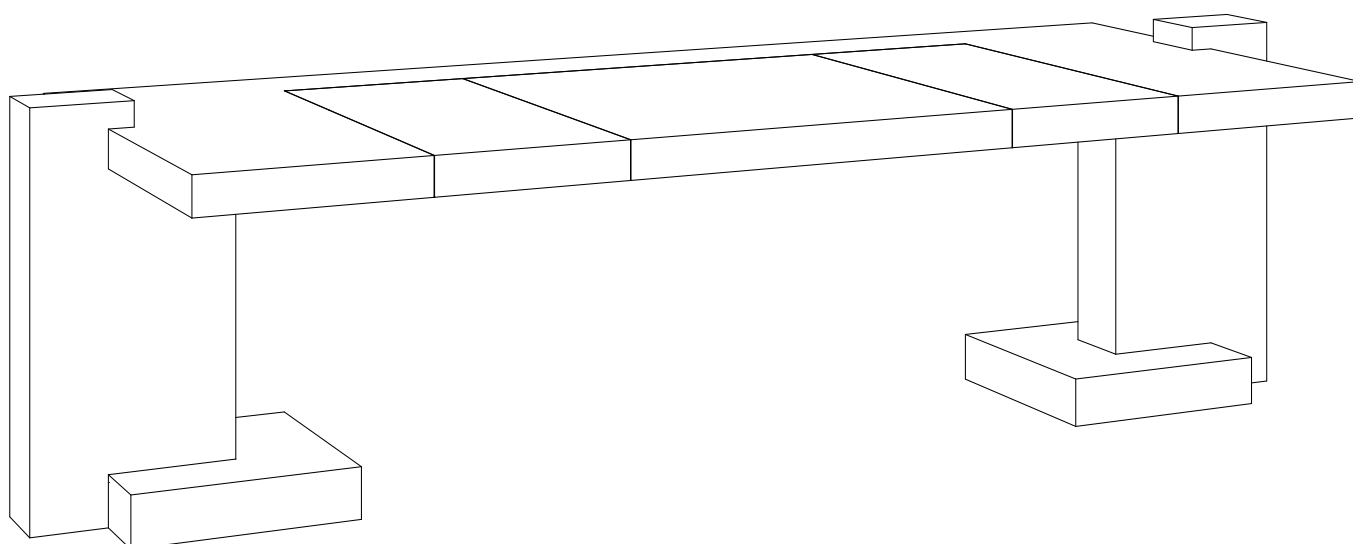

DESK TT1.05F.Y

SATTIO

SATTIO STUDIO
2023

Materials : satin lacquer, leather

Dimensions : W. 280 x D. 100 x H. 80 cm / W. 110,2 x D. 39,3 x H. 31,5 in

Green, yellow, white and pink colors proposed

DESK TT1.05F.Y